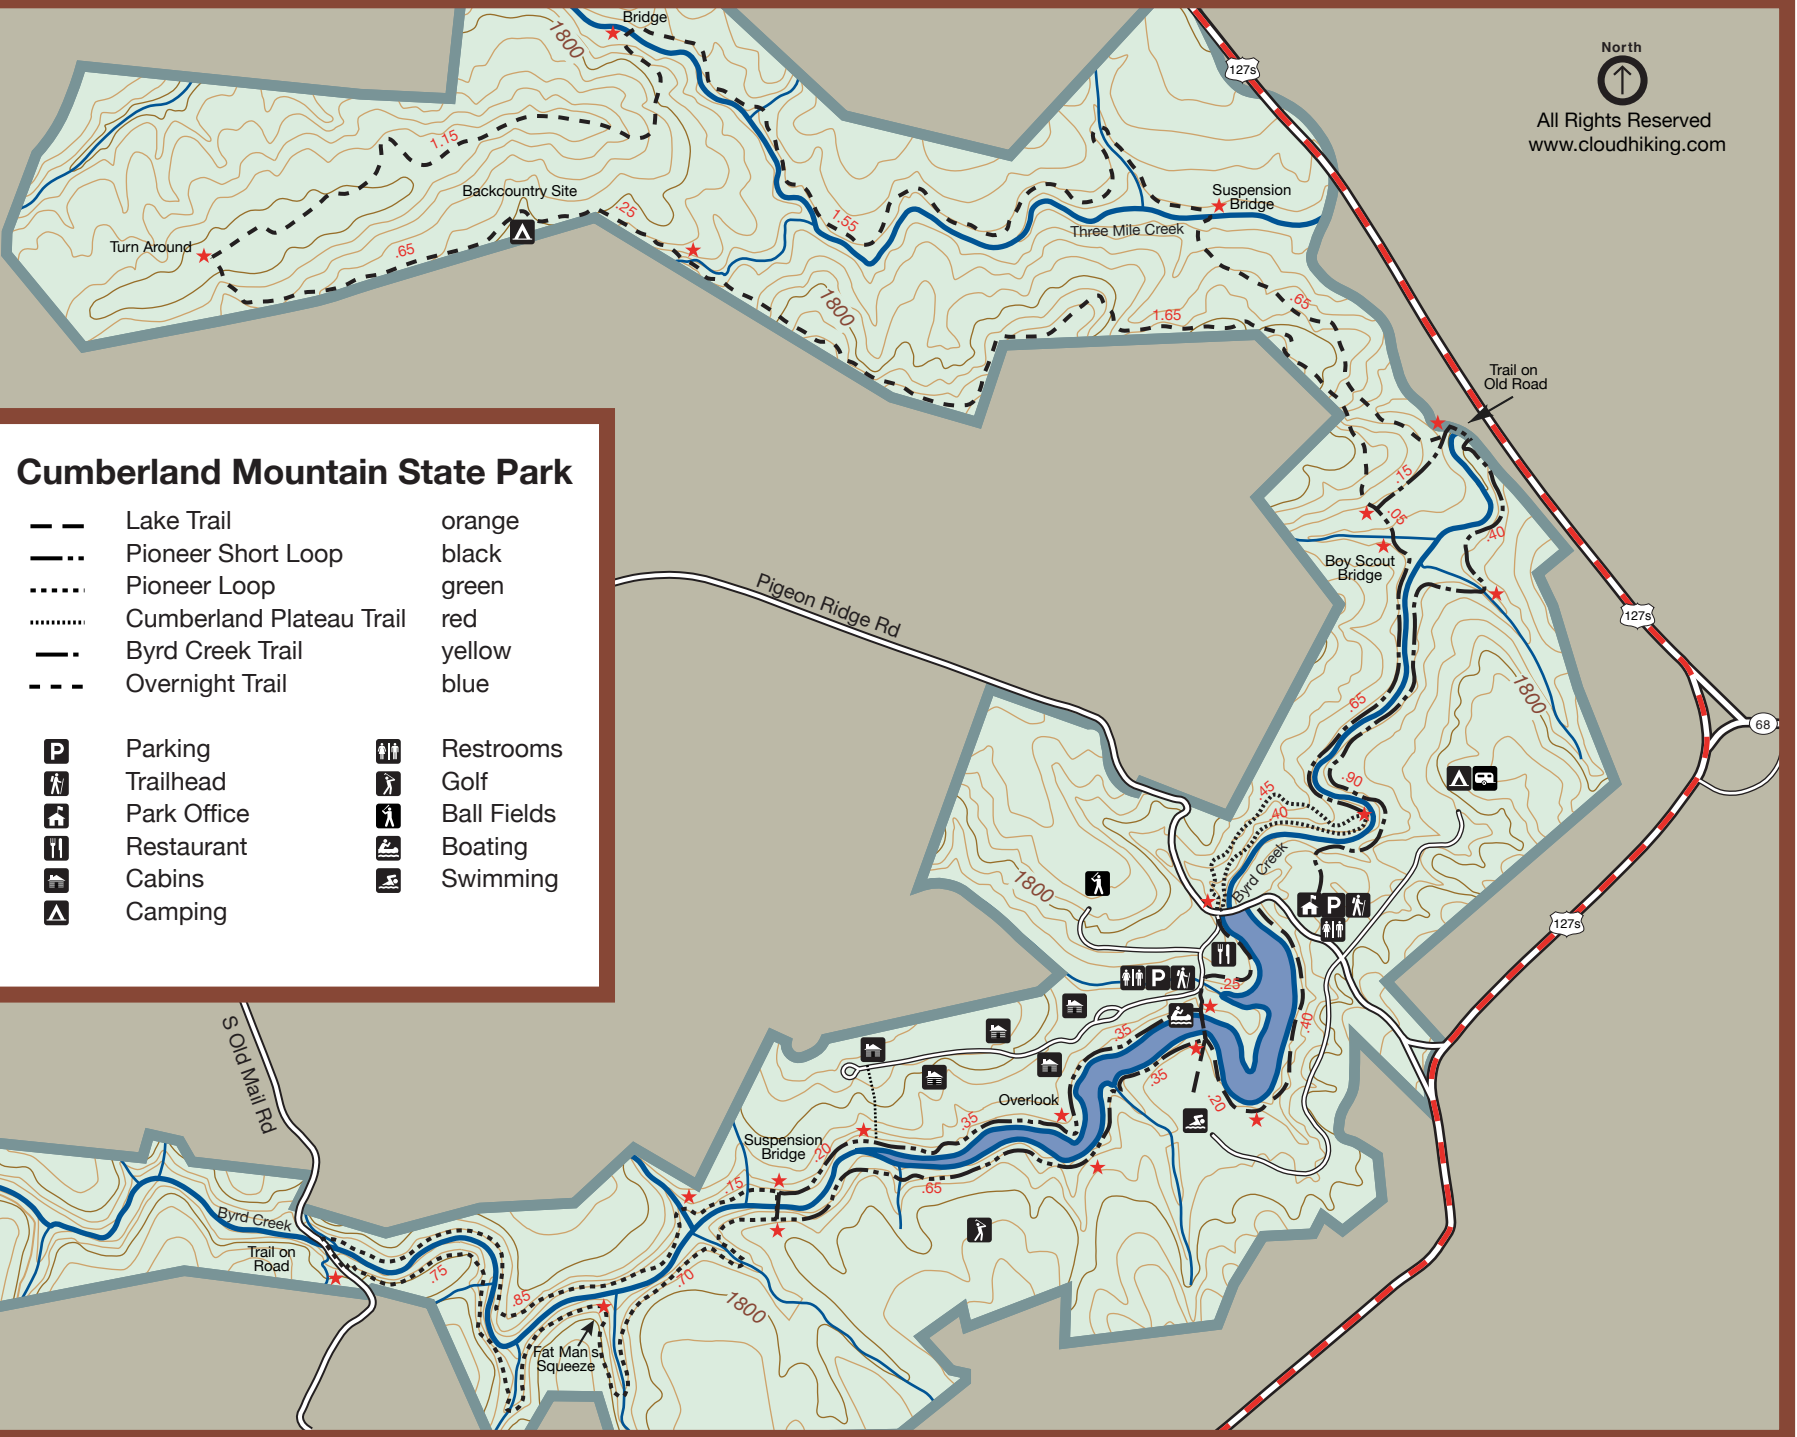

North

 All Rights Reserved
www.cloudhiking.com

Cumberland Mountain State Park

- | | | |
|-------|--------------------------|--------|
| --- | Lake Trail | orange |
| -.-.- | Pioneer Short Loop | black |
| | Pioneer Loop | green |
| | Cumberland Plateau Trail | red |
| --- | Byrd Creek Trail | yellow |
| -.-.- | Overnight Trail | blue |
-
- | | | | |
|--|-------------|---|-------------|
|  | Parking |  | Restrooms |
|  | Trailhead |  | Golf |
|  | Park Office |  | Ball Fields |
|  | Restaurant |  | Boating |
|  | Cabins |  | Swimming |
|  | Camping | | |