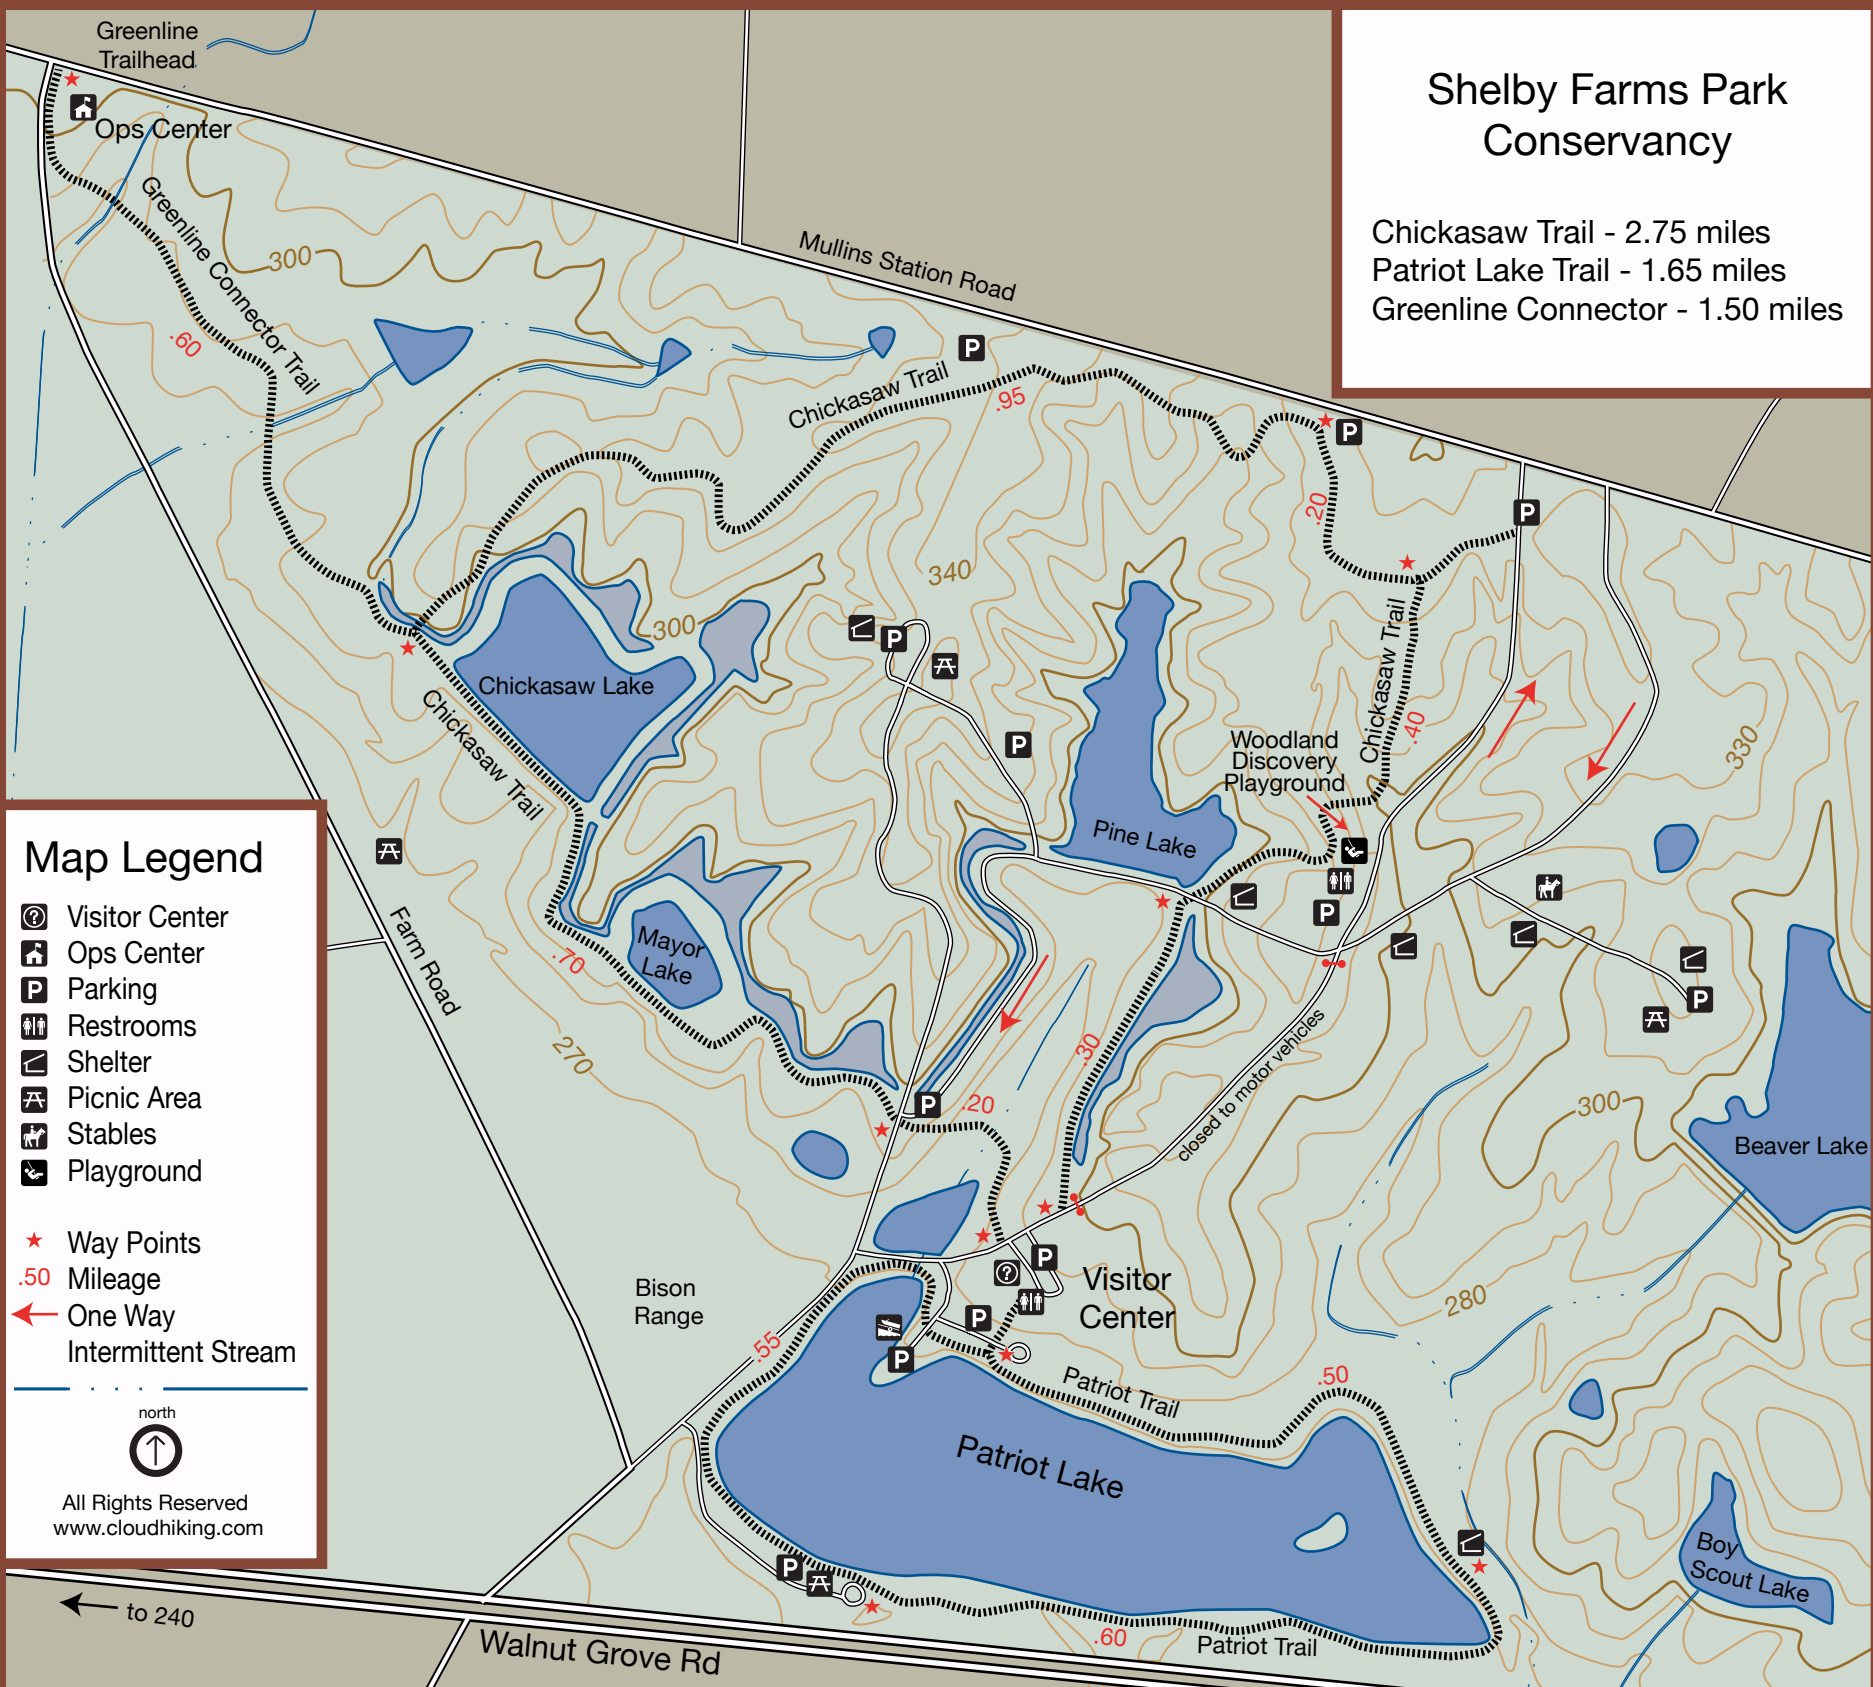

Shelby Farms Park Conservancy

Chickasaw Trail - 2.75 miles
Patriot Lake Trail - 1.65 miles
Greenline Connector - 1.50 miles

Map Legend

- Visitor Center
- Ops Center
- Parking
- Restrooms
- Shelter
- Picnic Area
- Stables
- Playground

- Way Points
- .50 Mileage
- One Way Intermittent Stream

north

All Rights Reserved
www.cloudhiking.com

← to 240