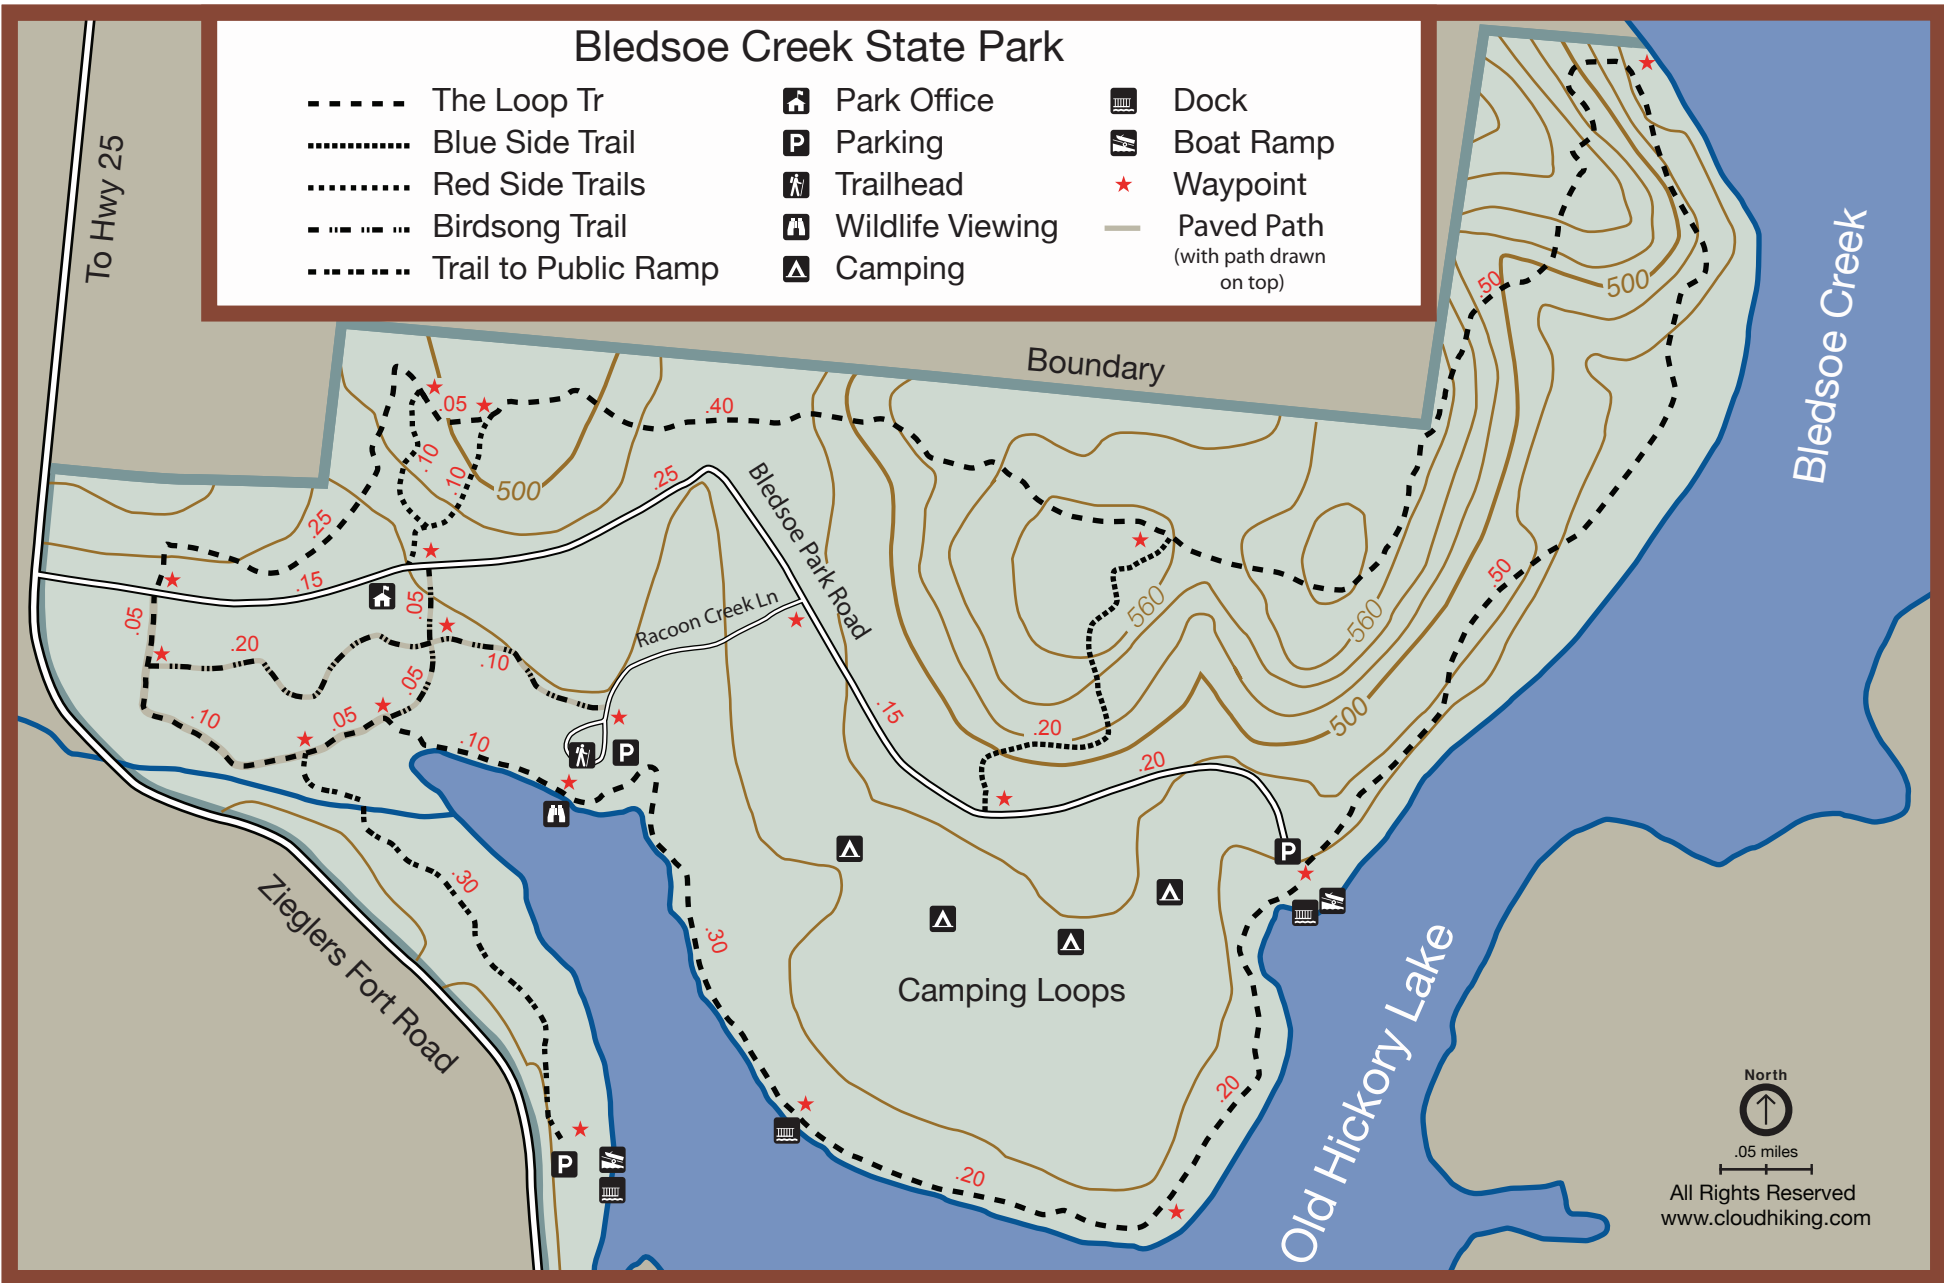

Bledsoe Creek State Park

- | | | |
|------------------------------|--------------------|--|
| ----- The Loop Tr | 🏠 Park Office | 🚢 Dock |
| Blue Side Trail | 🅑 Parking | 🚤 Boat Ramp |
| Red Side Trails | 🚶 Trailhead | ★ Waypoint |
| - · - · - · - Birdsong Trail | 🏠 Wildlife Viewing | — Paved Path
(with path drawn on top) |
| Trail to Public Ramp | ⛺ Camping | |

All Rights Reserved
www.cloudhiking.com