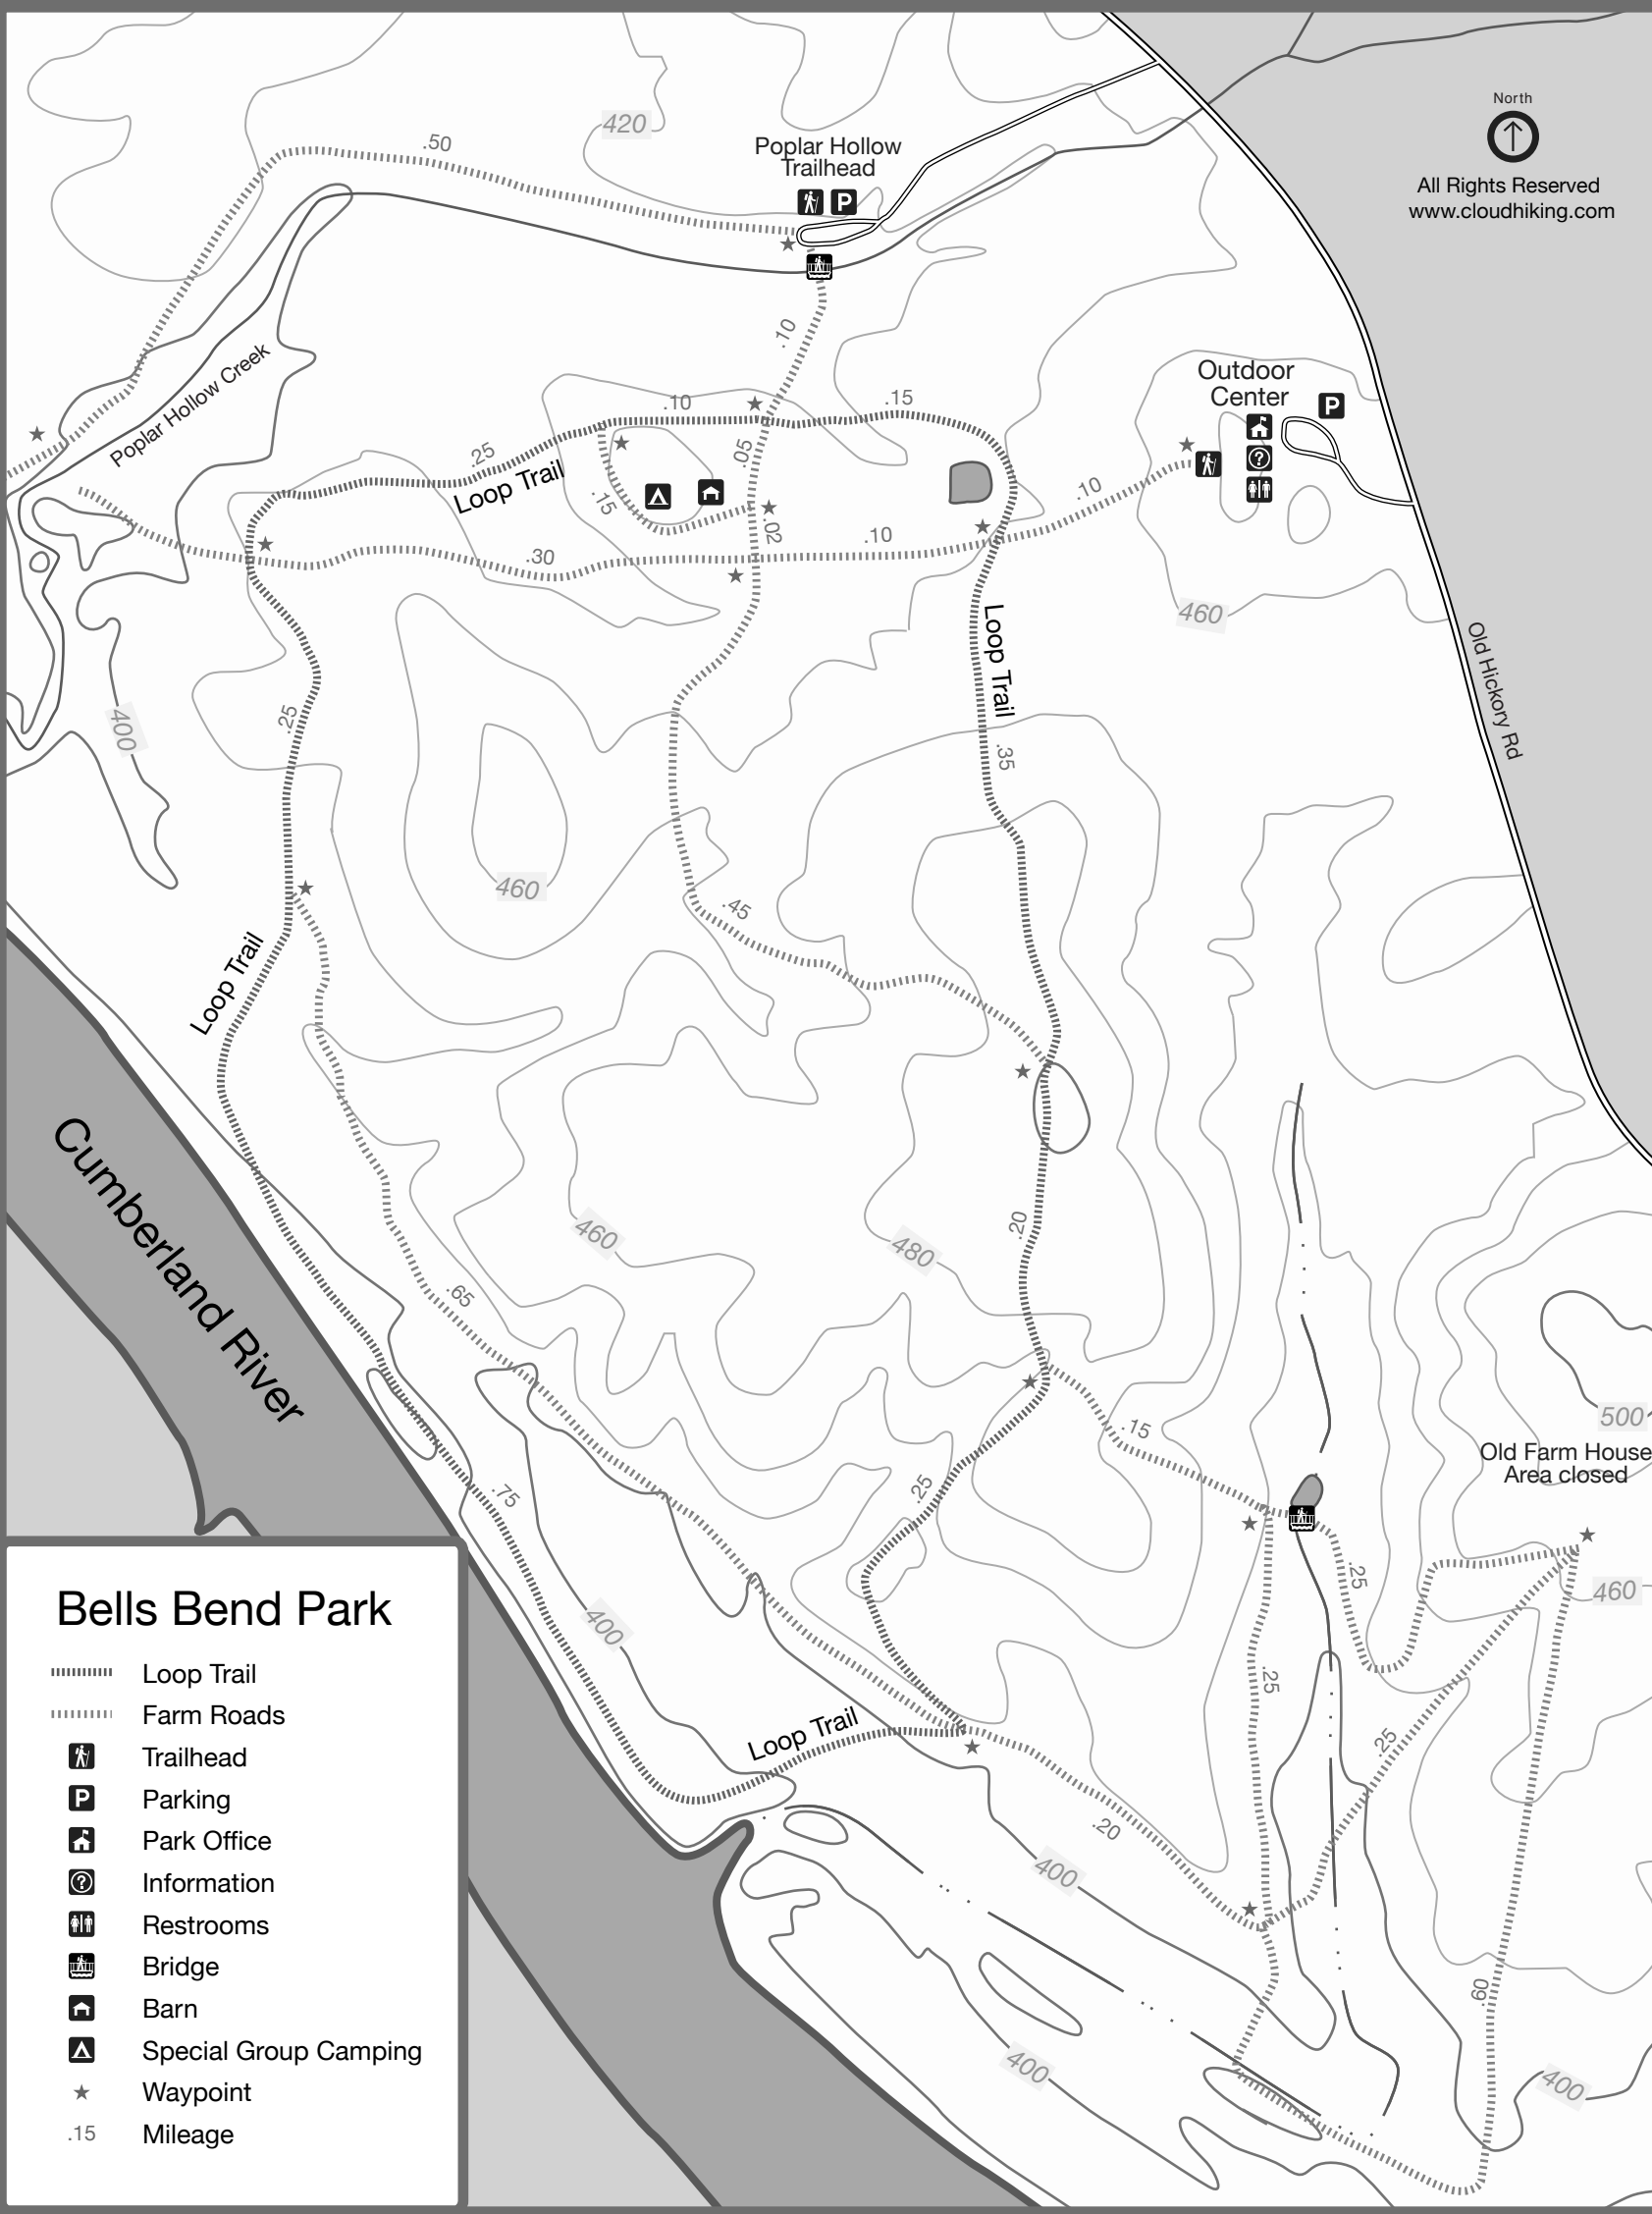

North

All Rights Reserved
www.cloudhiking.com

Bells Bend Park

-  Loop Trail
-  Farm Roads
-  Trailhead
-  Parking
-  Park Office
-  Information
-  Restrooms
-  Bridge
-  Barn
-  Special Group Camping
-  Waypoint
-  .15 Mileage